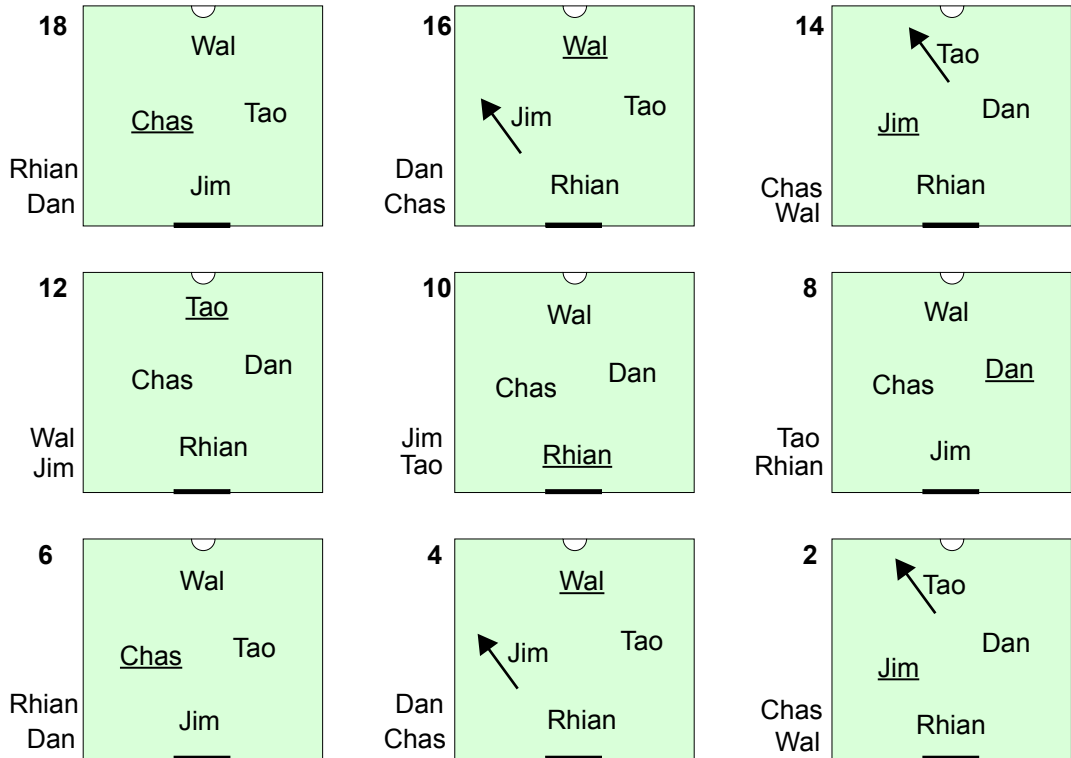

Nannas formations 071213

Wal: up front
 Tao: right mid & up front
 Jim: fullback & left mid
 dan: right mid
 rhian: fullback
 chas: left mid
 gill: goals

right mid is nominally more attacking
 left mid is nominally more defensive

 arrow indicates moved position

Jim underscore indicates next to sub off

1st half

2nd half